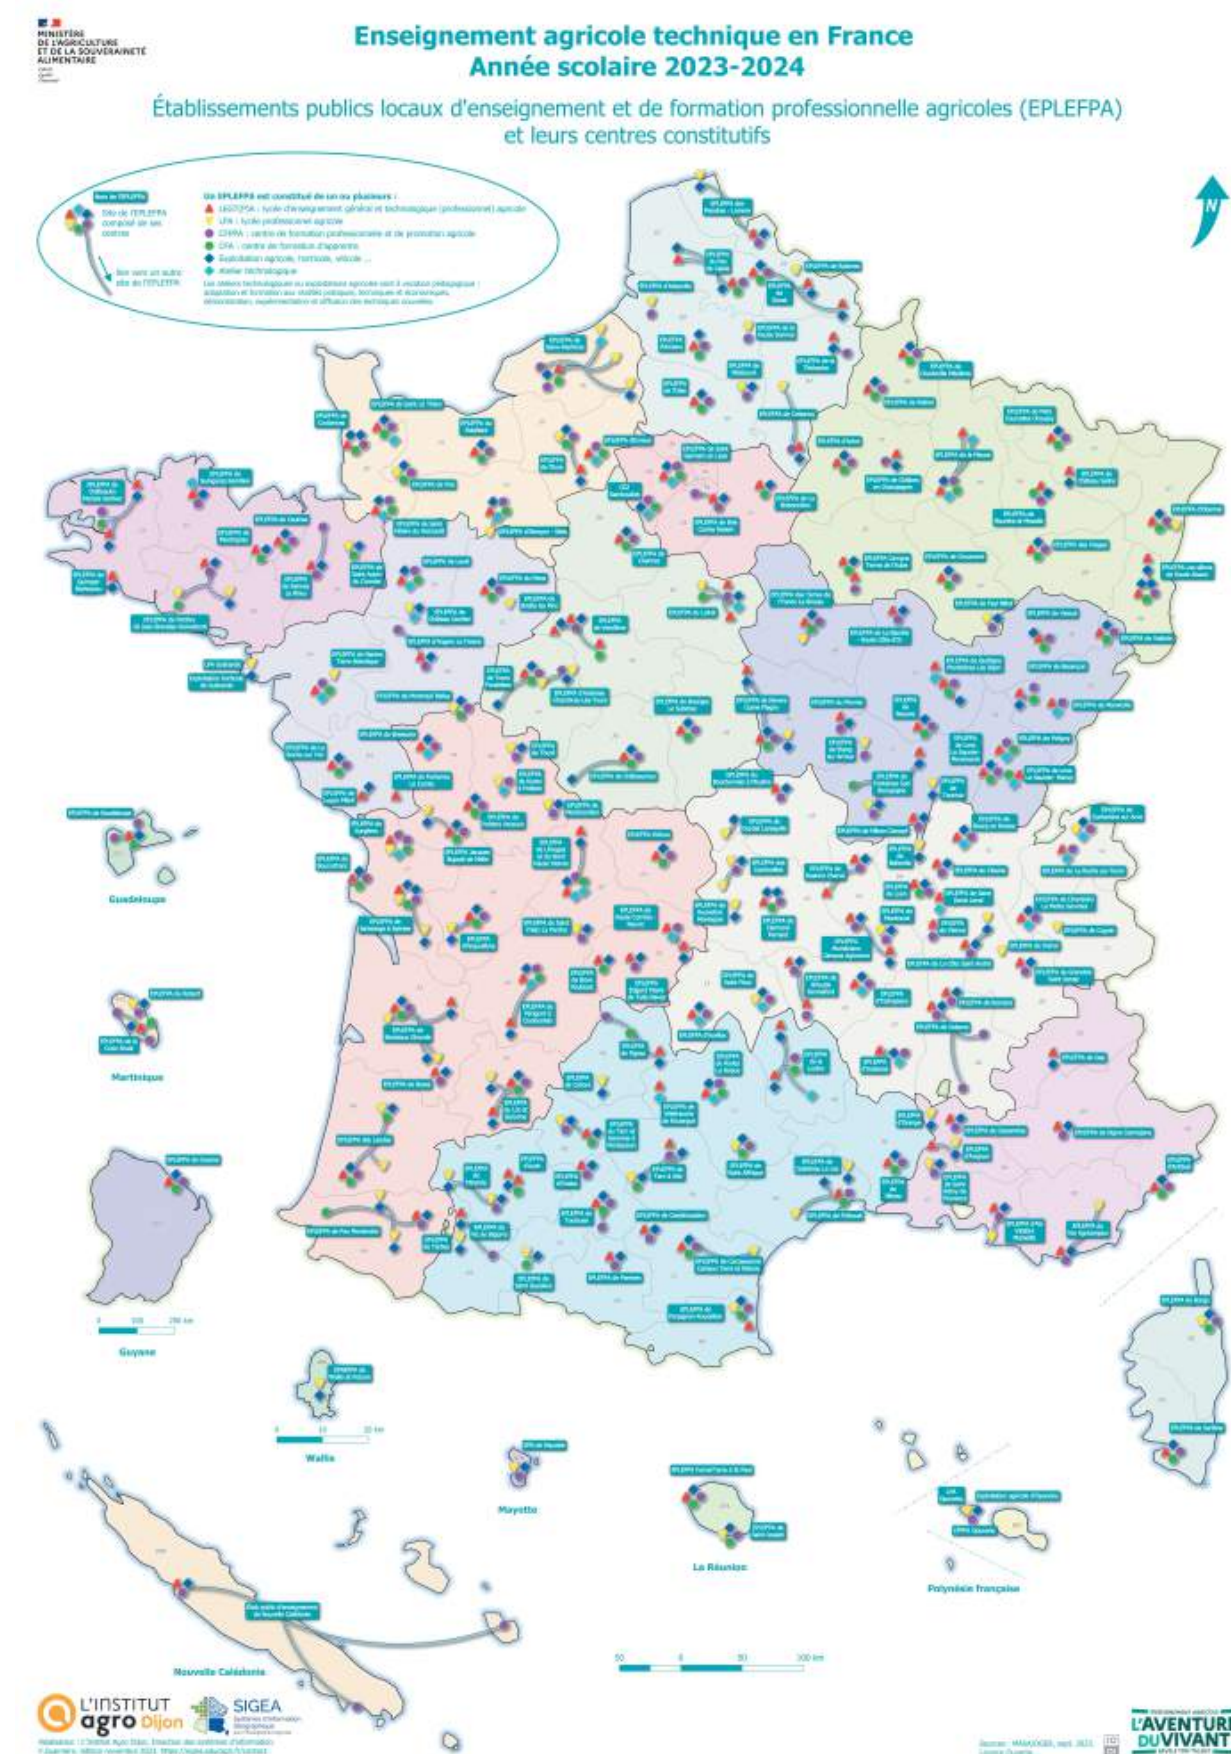

# France: a support system for agricultural technical education.

→ 5 national support institutions

→ provide technical support/educational support for technical agricultural education

→ make links between education and research, technical institutes, professionals and the ministry's guidelines

→ 217 public agricultural colleges